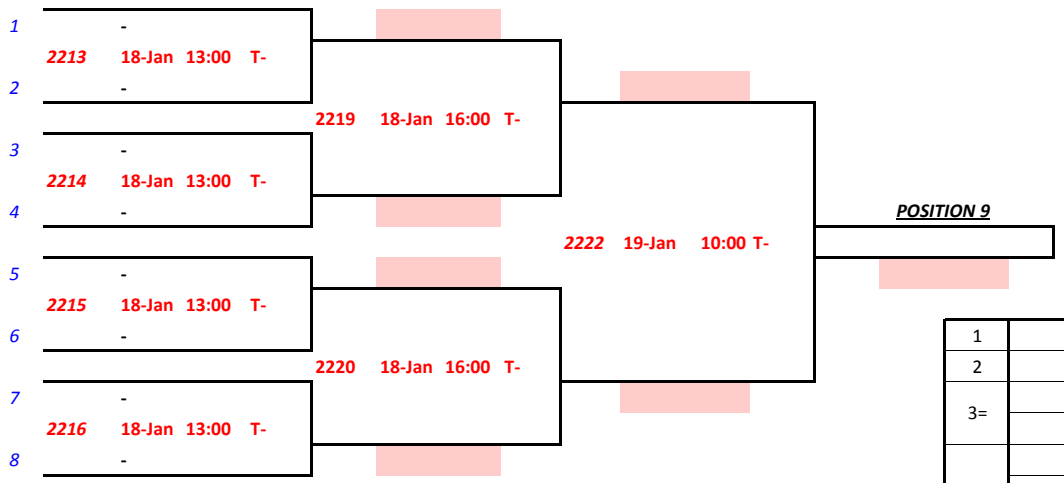

MATCHES FOR POSITIONS 9 to 12