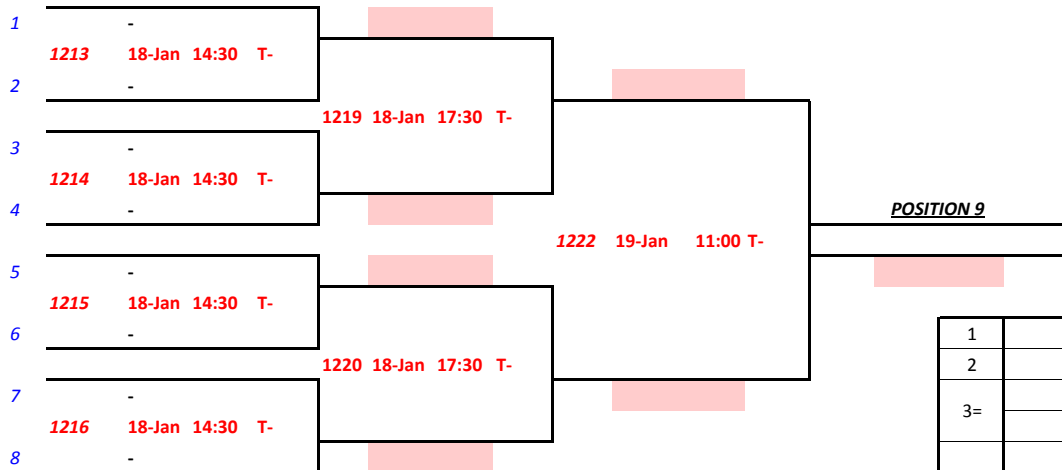

MATCHES FOR POSITIONS 9 to 12