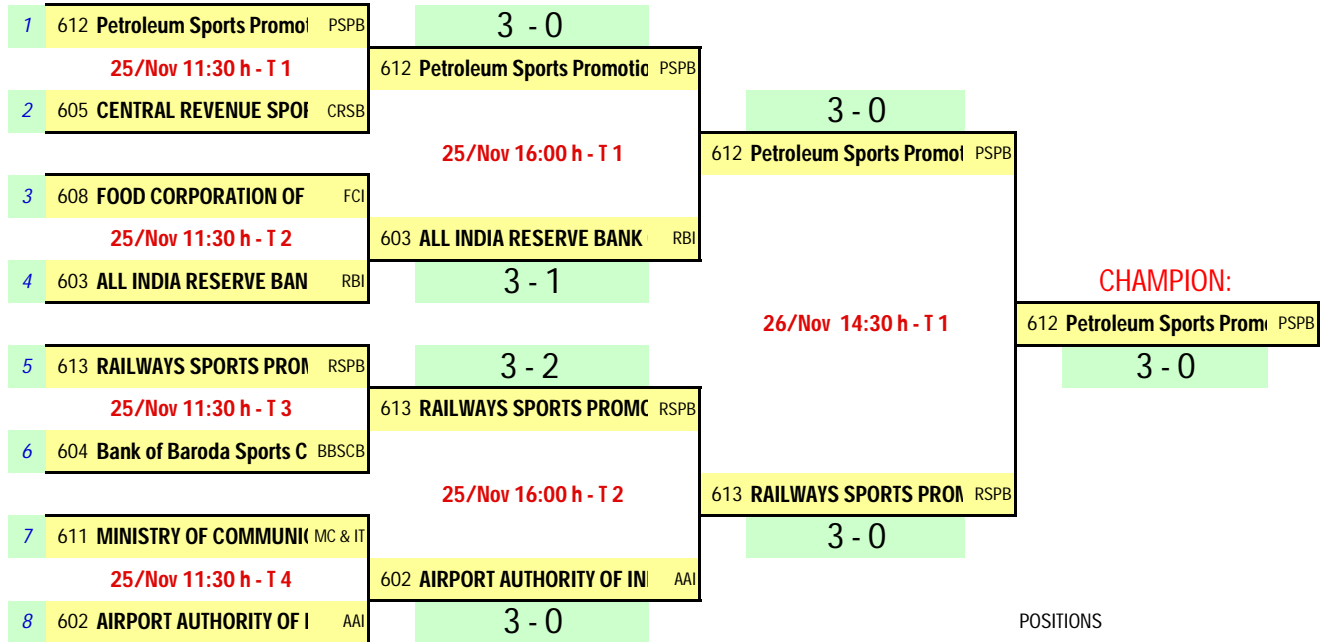

WOMENS' TEAM - STAGE II

POSITIONS

1	PSPB
2	RSPB
3	RBI
4	AAI
5	CRSB
6	FCI
7	BBSCB
8	MC & IT