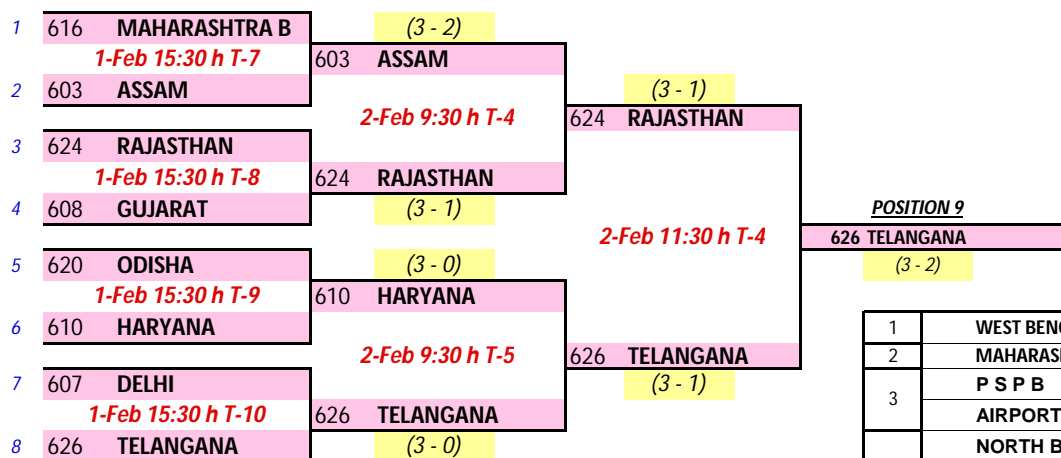

WOMEN'S TEAM : STAGE II

MATCHES FOR POSITIONS 9 to 12

MATCH FOR POSITIONS 11 & 12

1	WEST BENGAL
2	MAHARASHTRA A
3	P S P B
	AIRPORT AUTHORITY
5	NORTH BENGAL
	TAMIL NADU
	MADHYA PRADESH
	KARNATAKA
9	TELANGANA
10	RAJASTHAN
11	HARYANA
12	ASSAM
13	MAHARASHTRA B
	GUJARAT
	ODISHA
	DELHI