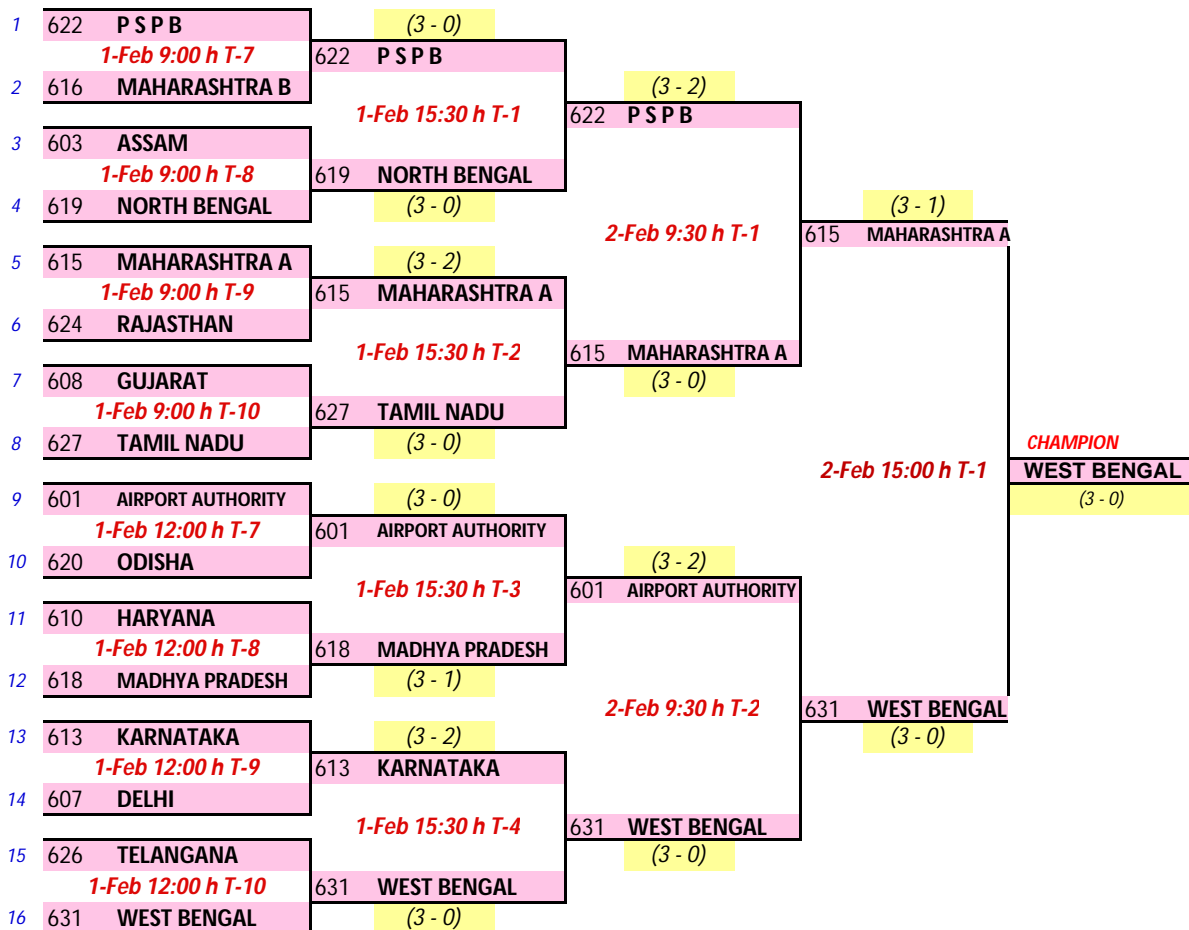

WOMEN'S TEAM : STAGE II

MATCHES FOR POSITIONS 9 to 12

MATCH FOR POSITIONS 11 & 12

1	WEST BENGAL
2	MAHARASHTRA A
3	P S P B
	AIRPORT AUTHORITY
5	NORTH BENGAL
	TAMIL NADU
	MADHYA PRADESH
	KARNATAKA
9	TELANGANA
10	RAJASTHAN
11	HARYANA
12	ASSAM
13	MAHARASHTRA B
	GUJARAT
	ODISHA
	DELHI