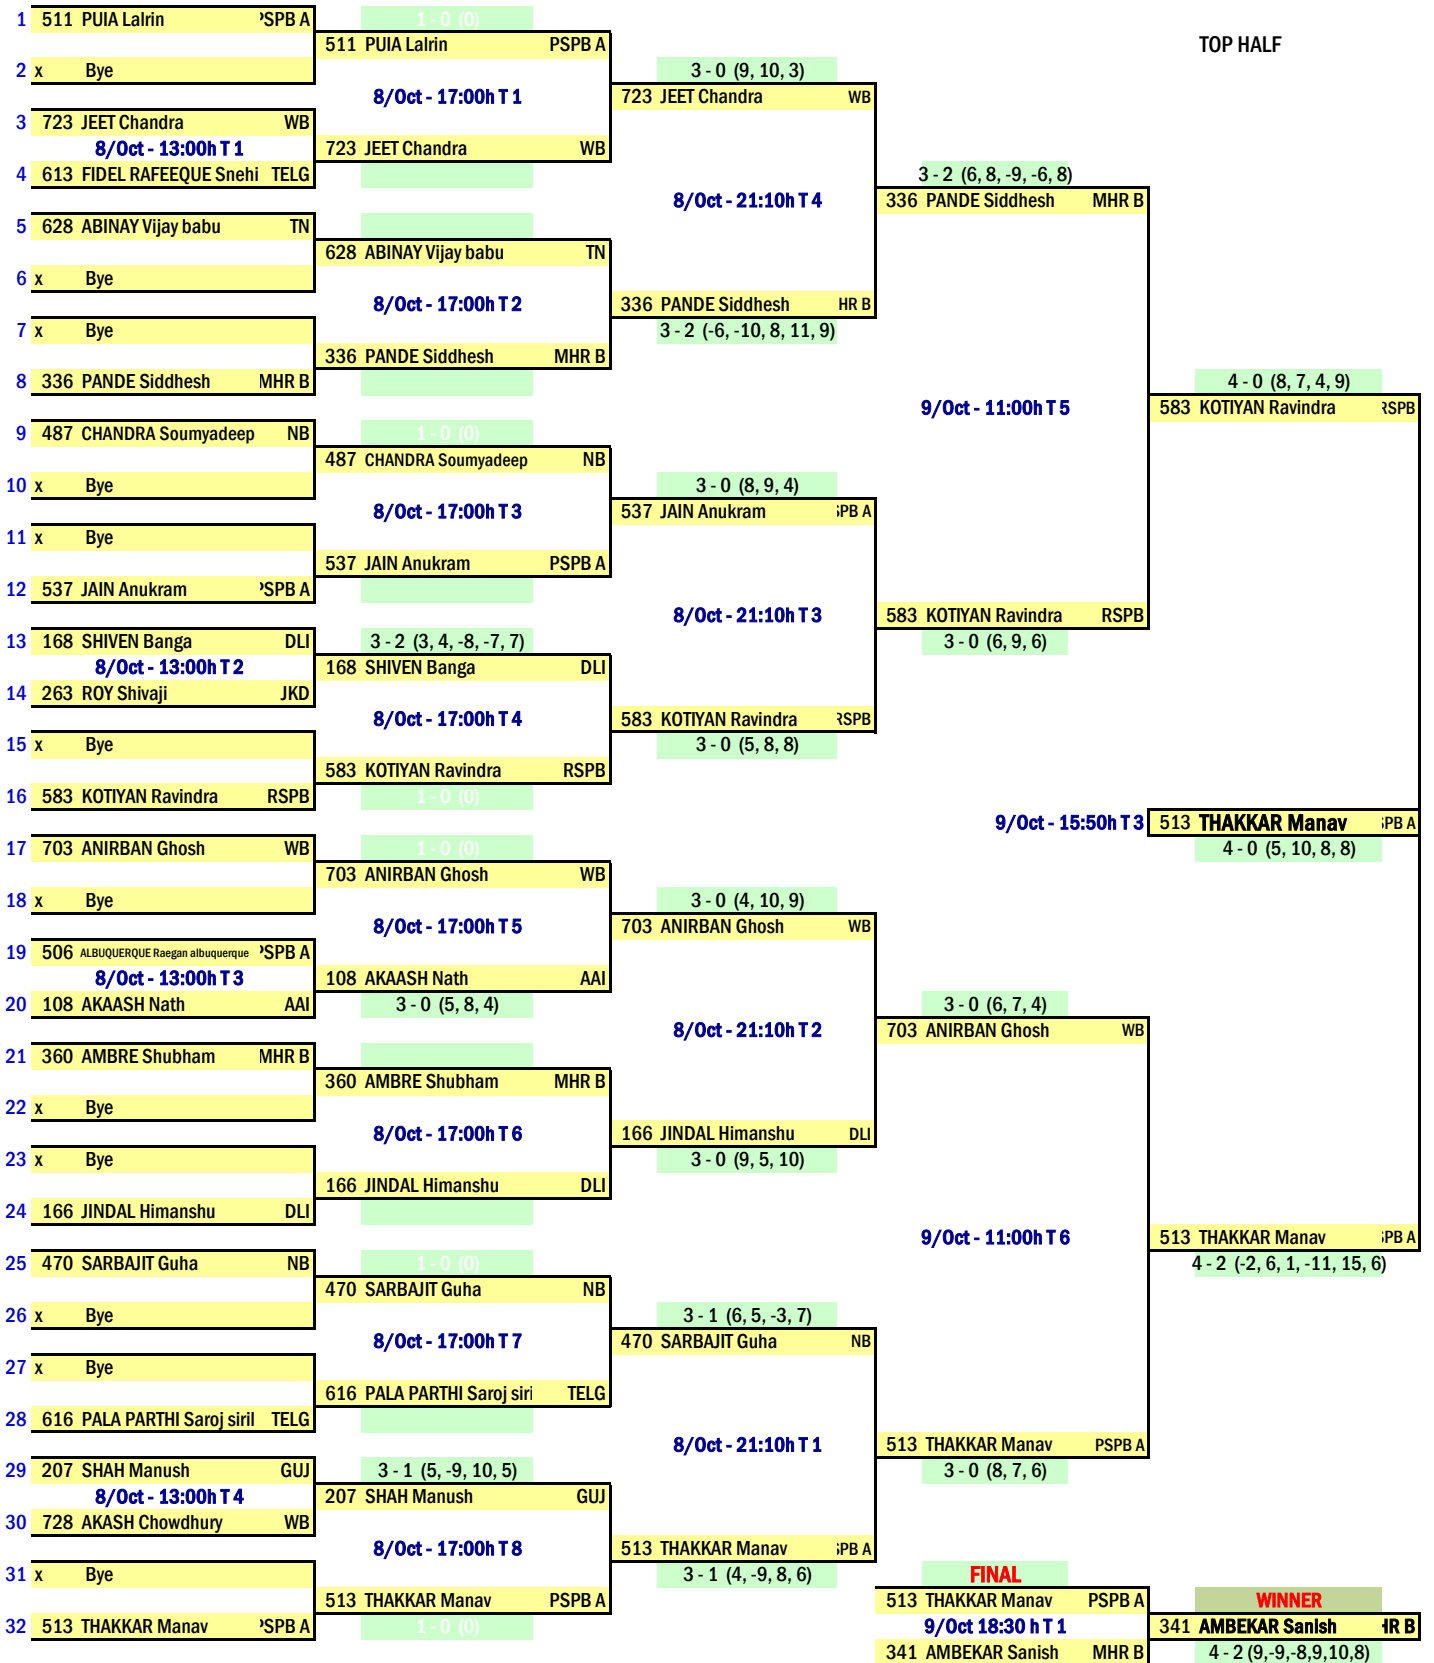

National Ranking Table Tennis Championships: 2014

(Central Zone)

Nittaku

6 - 11 October, 2014, Indore

STAG

Junior Boy's Singles : Main Draw

TOP HALF

Junior Boy's Singles : Main Draw

Seed	Name	State	Opponent	Opponent State	Score	Date/Time	Round	Notes
33	530 BORO Birdie	'SPB A	530 BORO Birdie	PSPB A				
34	x Bye							
35	721 MITRA Abhimanyu	WB	721 MITRA Abhimanyu	WB		8/Oct - 17:30h T 8		
36	558 KHAN Asif	RAJ	530 BORO Birdie	'PB A	3 - 0 (7, 11, 4)			
37	169 VIRMANI Parth	DLI	169 VIRMANI Parth	DLI		8/Oct - 17:30h T 7		
38	x Bye							
39	x Bye							
40	341 AMBEKAR Sanish	MHR B	341 AMBEKAR Sanish	MHR B				
41	140 PRASAD Peeyush	DB	140 PRASAD Peeyush	DB		8/Oct - 17:30h T 6		
42	x Bye							
43	x Bye							
44	629 NIKHIL Suresh	TN	629 NIKHIL Suresh	TN		8/Oct - 21:10h T 7		
45	594 LAHOTI Harshavardan	TELG	594 LAHOTI Harshavardan	TELG	3 - 2 (5, -10, 7, -10, 8)			
46	535 SRIVASTAVA Harsh	'SPB A	244 TAYAL Ayush	HRN	3 - 0 (9, 9, 6)			
47	x Bye							
48	244 TAYAL Ayush	HRN	244 TAYAL Ayush	HRN	3 - 0 (4, 11, 2)			
49	529 LALHUNHLUA Luia	'SPB A	529 LALHUNHLUA Luia	PSPB A		8/Oct - 17:30h T 4		
50	x Bye							
51	363 HARDIKAR Mandar	MHR B	529 LALHUNHLUA Luia	'PB A	3 - 2 (-9, 10, 7, -9, 10)			
52	165 SHRIVASTAVA Shivam	DLI	165 SHRIVASTAVA Shivam	DLI	3 - 1 (6, -7, 6, 7)			
53	602 MOHD Ali	TELG	602 MOHD Ali	TELG		8/Oct - 17:30h T 3		
54	x Bye							
55	x Bye							
56	457 KUNDU Raja	NB	457 KUNDU Raja	NB	3 - 2 (-6, 5, 9, -9, 5)			
57	687 DHRUVANSH Goutam	UP	687 DHRUVANSH Goutam	UP		8/Oct - 17:30h T 2		
58	x Bye							
59	x Bye							
60	720 PUSILAL Hirakjyoti	WB	720 PUSILAL Hirakjyoti	WB		8/Oct - 21:10h T 5		
61	450 ACHARYA Shreyas	MP	720 PUSILAL Hirakjyoti	WB	3 - 2 (5, 4, -5, -8, 5)			
62	250 SETIA Lakshya	HRN	250 SETIA Lakshya	HRN		8/Oct - 17:30h T 1		
63	x Bye							
64	161 UTKARSH Gupta	DLI	161 UTKARSH Gupta	DLI	3 - 0 (7, 7, 5)			
			161 UTKARSH Gupta	DLI	3 - 0 (8, 7, 10)			
			161 UTKARSH Gupta	DLI	3 - 0 (5, 5, 4)			
			161 UTKARSH Gupta	DLI	1 - 0 (0)			