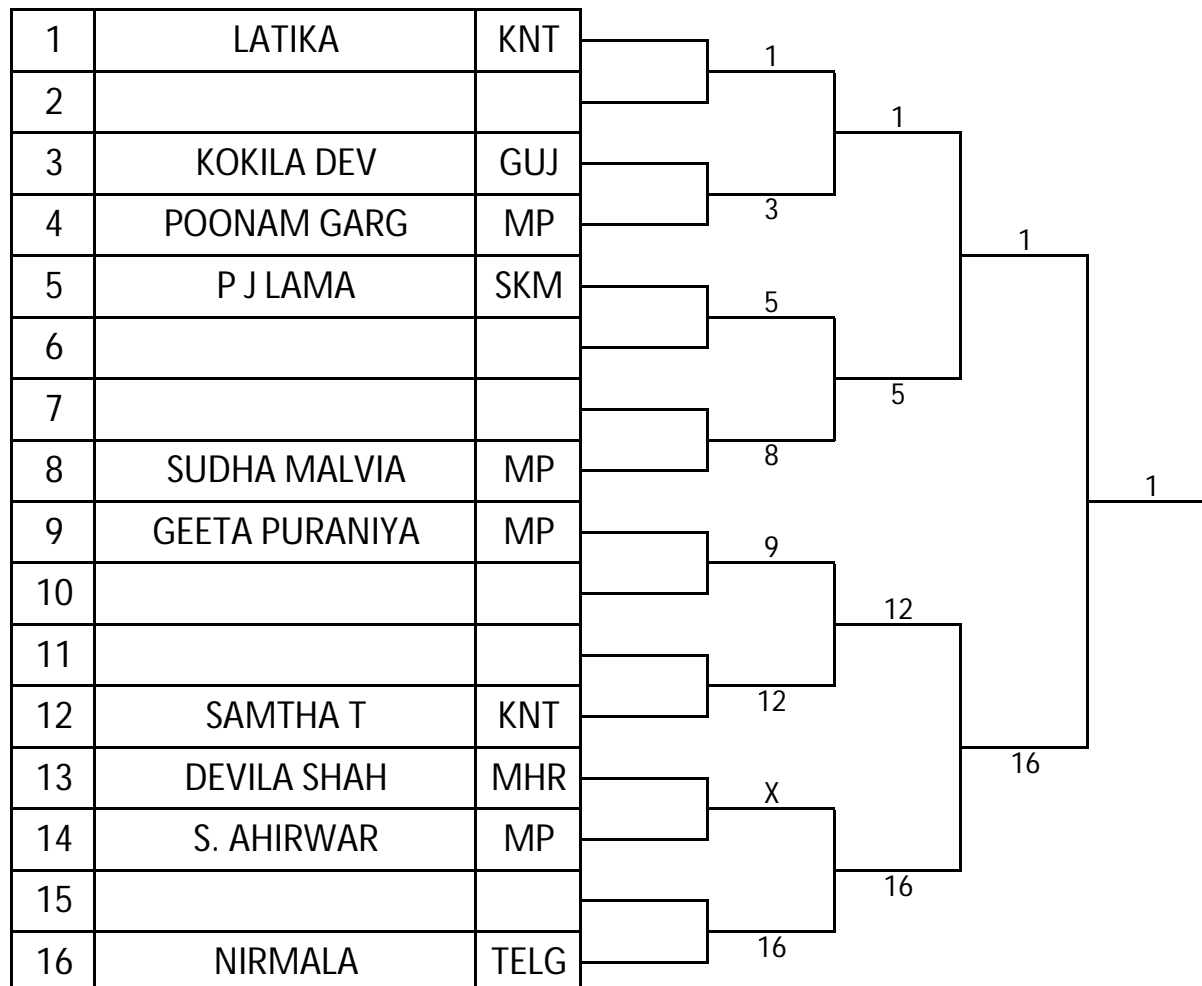

STAG 23rd Veteran National Table Tennis Championships-2015

Punjab University Gymnasium Hall, Chandigarh (27th Feb. - 2nd Mar., 2016)

DRAW - WOMEN'S SINGLES 65+

(A S KLER) (A S KLER)
REFEREE REFEREE

(ANIL DUBEY)
REFEREE