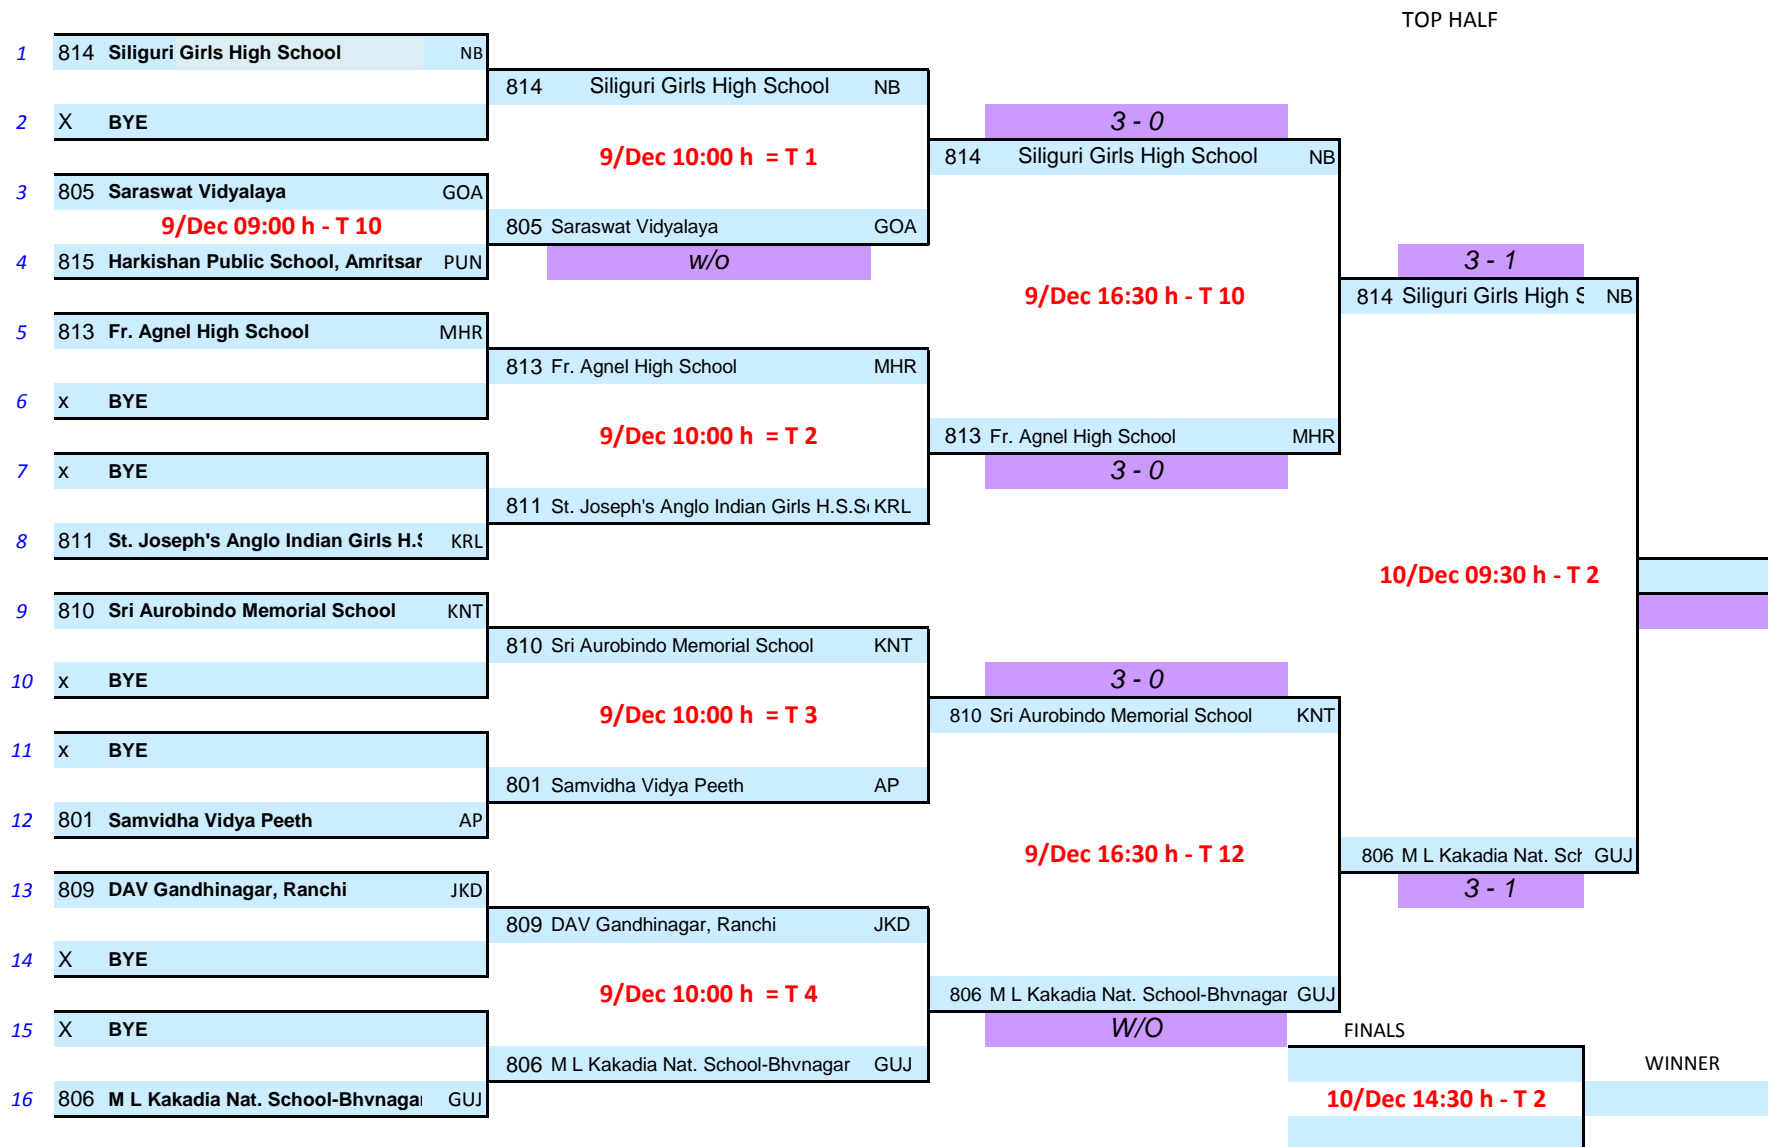

## SENIOR GIRLS TEAM

**SENIOR GIRLS TEAM**

BOTTOM HALF

17	816 St. Xavier's Senior Secondary Sch RAJ	816 St. Xavier's Senior Secondary School RAJ			
18	X BYE		9/Dec 10:00 h = T 5	3 - 0	
19	807 Shiv Shakti School-Hissar HRN	807 Shiv Shakti School-Hissar HRN			816 St. Xavier's Senior Secondary Schc RAJ
20	802 Loyola High School, Patna BHR		9/Dec 09:00 h - T 11	3 - 0	
21	804 Chavara Higher Secondary School CG	804 Chavara Higher Secondary School CG			816 St. Xavier's Senior Sc RAJ
22	x BYE		9/Dec 10:00 h = T 6		
23	x BYE	812 DPS Indore MP		3 - 0	
24	812 DPS Indore MP		9/Dec 16:30 h - T 14		816 St. Xavier's Senior Sc RAJ
25	819 Khaitan Public School UP	819 Khaitan Public School UP			
26	x BYE		9/Dec 10:00 h = T 7	w/o	
27	x BYE	817 Matha Metric Higher Secondary Schc TN			812 DPS Indore MP
28	817 Matha Metric Higher Secondary S TN		9/Dec 16:30 h - T 16		
29	803 Dau Public School, Sector-8 CHD		Both absent		819 Khaitan Public School UP
30	808 K C Public School J & K		9/Dec 10:00 h = T 8		817 Matha Metric Higher Secondary Schc TN
31	X BYE	818 Bhavan's Sri Ramakrishna Vidyalaya TELE			818 Bhavan's Sri Ramakr TELE
32	818 Bhavan's Sri Ramakrishna Vidyalaya TELE				